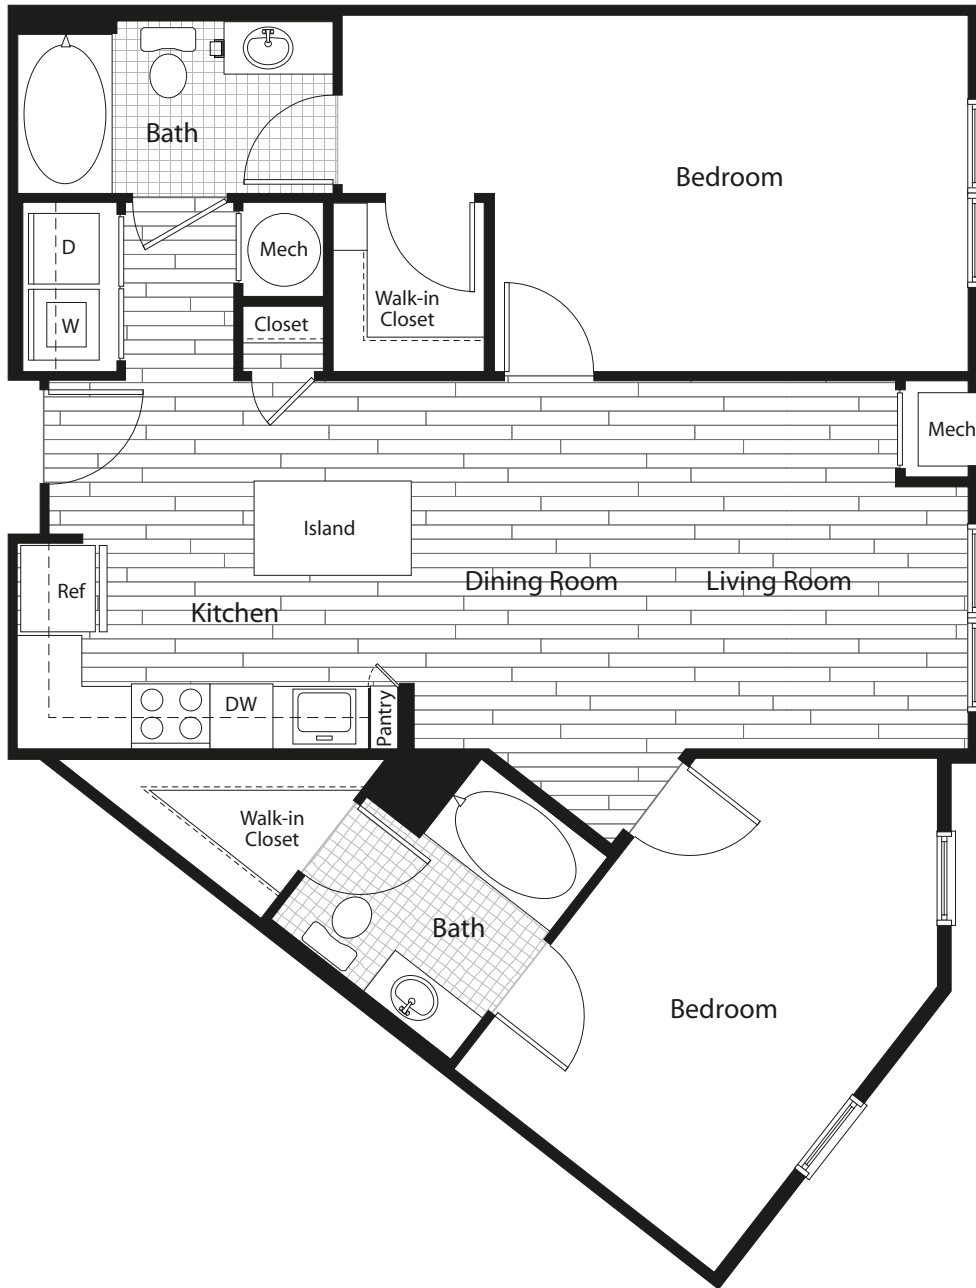

# 2 Bedrooms | 2 Bathrooms

SQUARE FEET |

RENT |

APARTMENT |

city | life | line

C5

[RhodeIslandRow.com](http://RhodeIslandRow.com)

2300 Washington Place, NE | Washington, DC 20018 | T 202.595.3679 | F 202.747.7105 | E RhodeIslandRow@bozzuto.com